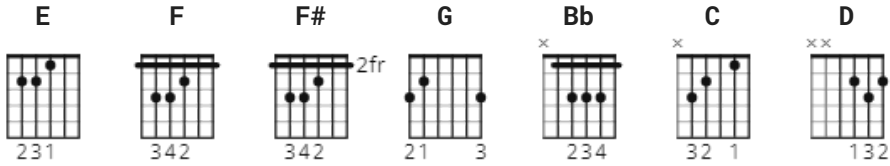

# Dont Let Him Go Chords by REO Speedwagon

Difficulty: intermediate

Tuning: E A D G B E

## CHORDS

Words and Music by Kevin Cronin 1980

=====

**E** = 0-2-2-1-0-0  
**F** = 1-3-3-2-1-1  
**F#** = 2-4-4-3-2-2  
**G** = 3-5-5-4-3-3 of 3-2-0-0-0-3  
**Bb** = x-1-4-4-4-1  
**C** = x-3-5-5-5-3 of x-3-2-0-1-0  
**D** = x-5-7-7-7-5 of x-x-0-2-3-2

-----

[INTRO]

GGG GC GGG GC GGG GC GGG

[VERSE]

**G C G G C G G C**  
So you figure that you've got him all figured out  
**G G C**  
He's a sweet talking stud  
**G G Bb C C F**  
Who can melt a girls heart with his pout  
**C C F C G G C**  
He's the kind of lover that the ladies dream about  
**G G C**  
Yes he is

[VERSE]

He makes you so angry  
He makes you so sore  
The weight may be worth it  
But how can you wait anymore  
When you're wonderin' what you're waiting for  
Baby I don't know

[CHORUS]

But don't let him go  
He just needs a chance to grow  
Take it easy, take it slow  
And don't let him go  
Don't let him go