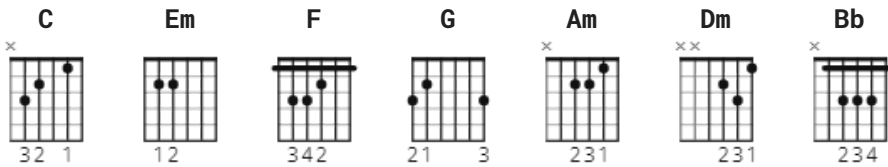

Dreams Chords by Van Halen

Difficulty: beginner

Tuning: E A D G B E

CHORDS

[Intro]

C Em F G
C Em Am F G

[Verse 1]

Am F
World turns black and white
G Am
Pictures in an empty room
F G
Your love starts fallin' down
Am
Better change your tune
F G
Yeah, you reach for the golden ring
Am
Reach for the sky
F G
Baby, just spread your wings

[Chorus]

C Am
We'll get higher and higher
Em F
Straight up we'll climb
C Am
We'll get higher and higher
F G
Leave it all behind

[Verse 2]

Am F
Run, run, run, away
G Am
Like a train runnin' off the track
F G
Got the truth bein' left behind
Am
Falls between the cracks
F G
Standin' on broken dreams

Am
Never losin' sight
F **G**
Aaaah, well just spread your wings

[Chorus]

C **Am**
We'll get higher and higher
Em **F**
Straight up we'll climb
C **Am**
We'll get higher and higher
F **G**
Leave it all behind

[Solo]

Dm **G** **C** **Am** x4

[Chorus]

C **Am**
We'll get higher and higher
Em **F**
Straight up we'll climb
C **Am**
We'll get higher and higher
F **G**
Leave it all behind
C **Am**
Oh, we'll get higher and higher
Em **F**
Who knows what we'll find?