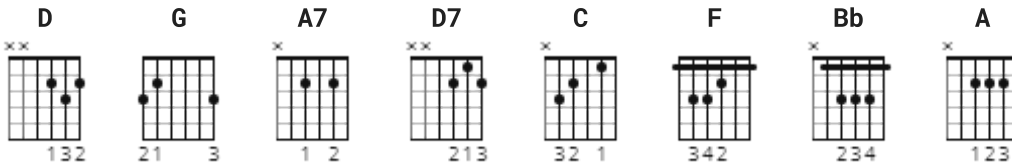

Everyday Chords by Buddy Holly

Difficulty: beginner

Tuning: E A D G B E

Capo: 1st fret

CHORDS

STRUMMING

136 bpm

1 & 2 & 3 & 4 &

Buddy Holly- Everyday

RWJ TAB

CAPO 1st Fret

[Verse 1]

D G A7
Everyday, it's a gettin' closer,
D G A7
Goin' faster than a roller coaster,
D G A7 D G D A7
Love like yours will surely come my way, (A-hey, hey)
D G A7
Everyday, it's a gettin' faster,
D G A7
Everyone says go ahead and ask her
D G A7 D G D D7
Love like yours will surely come my way, (A-hey, hey)
G
Everyday seems a little longer,
C
Every way, love's a little stronger,
F
Come what may, do you ever long for
Bb A A7
True love from me
D G A7
Everyday, it's a gettin' closer,
D G A7
Goin' faster than a roller coaster,
D G A7 D G D A7
Love like yours will surely come my way, (A-Hey, a-hey, hey)

[Instrumental]

D G A7
D G A7
D G A7 D G D A7
D G A7
D G A7
D G A7 D G D D7

[Verse 2]

G
Everyday seems a little longer,
C
Every way, love's a little stronger,
F
Come what may, do you ever long for
Bb A A7
True love from me?
D G A7
Everyday, it's a gettin' closer,
D G A7
Goin' faster than a roller coaster,
D G A7 D G D A7
Love like yours will surely come my way, (A-hey, a-hey, hey)
D G A7 D G D D D D
Love Like yours will surely come my way